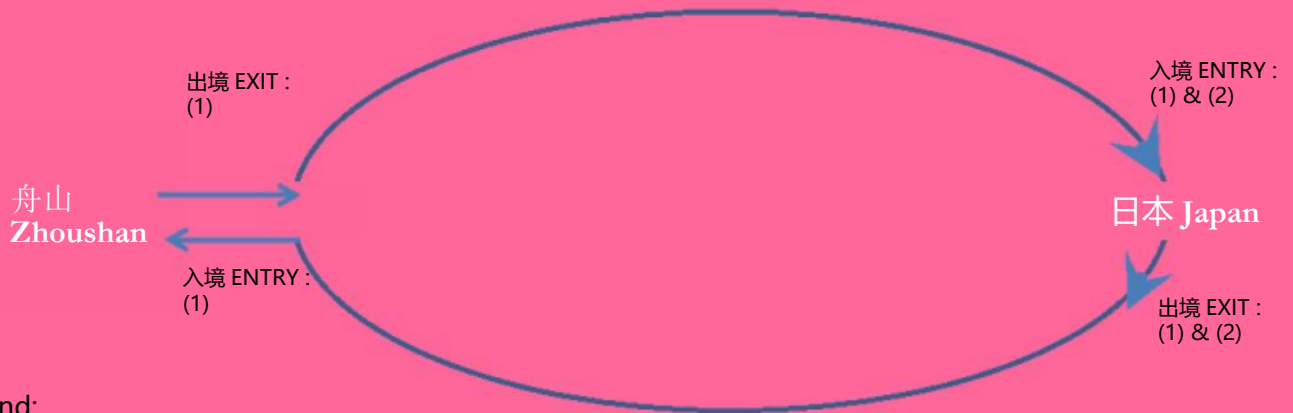

# 旅游证件要求 TRAVEL DOCUMENT REQUIREMENT

行程 Routing: 舟山 Zhoushan > 日本 Japan > 舟山 Zhoushan

## 中国居民 PRC Residents

说明 Legend:

(1) 有效中国护照 Valid PRC Passport

(2) 船舶观光上陆许可(只限过境) Provisional Landing Permit (applicable for Transit only)

### 說明 Legend:

(1) 有效国际护照 Valid International Passport

(2) 2次性有效中国签证(如适用)(1次备作回程入境舟山之用)

Valid Double Entry China Visa (if applicable)(Single visa for re-entry Zhoushan use)

(3) 船舶观光上陆许可(只限过境) Provisional Landing Permit (applicable for Transit only)